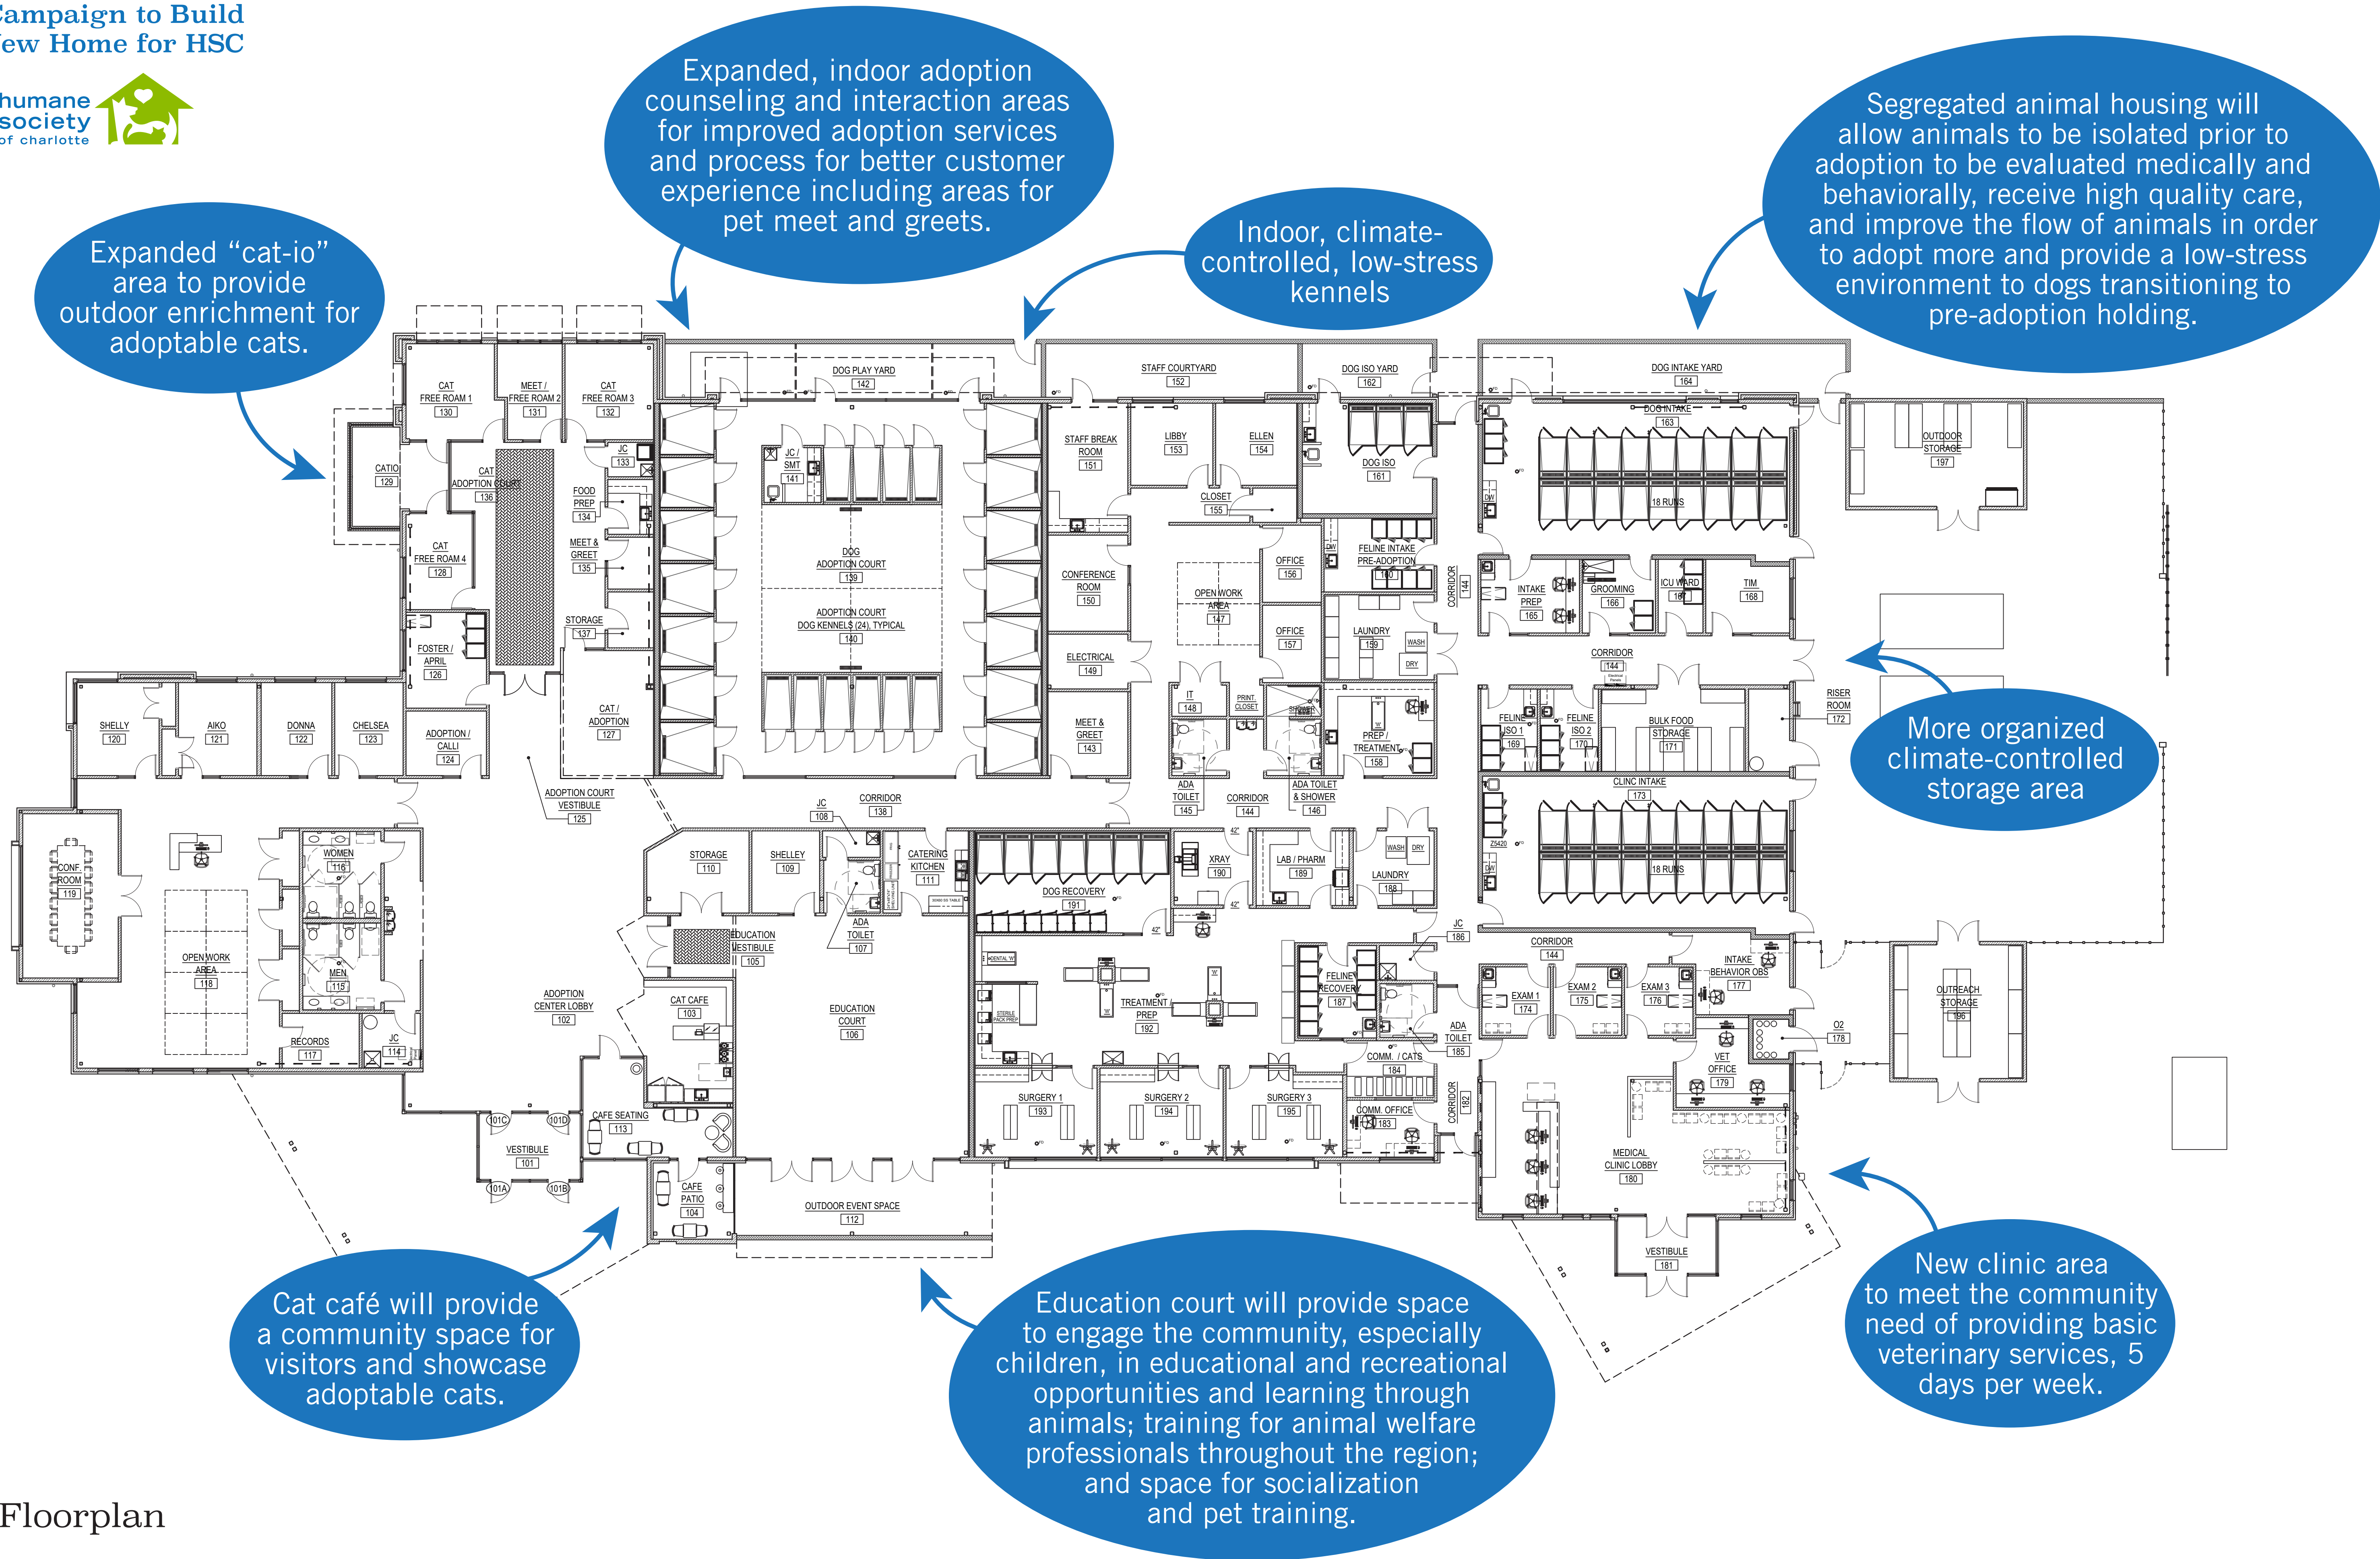

# New Humane Society of Charlotte (HSC) Resource Center

2401 Berryhill Road, Charlotte, NC 28208

A Campaign to Build  
a New Home for HSC

Interior Floorplan